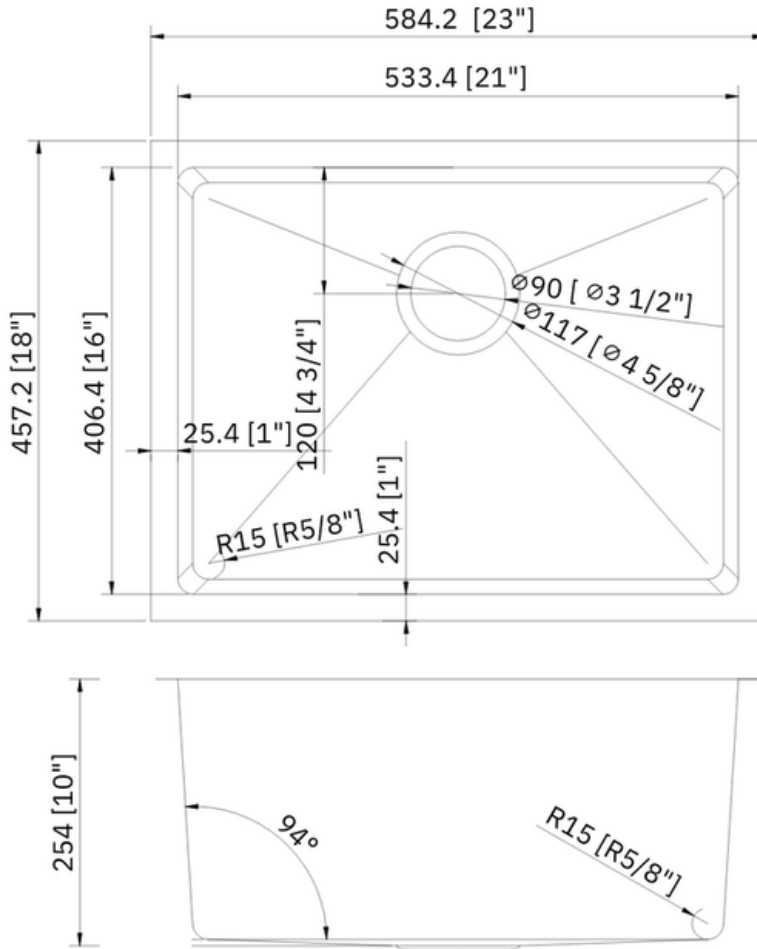

PL-HA108 R15 *Handmade Series* Stainless Steel Sink

Features

- Single Bowl
- Handcrafted Corners
- Fitted Sound Deadening Pads
- Creases at the Bottom
Promote Quick Draining
- Deep 10" Bowl Depth

Material

- 16-Gauge Stainless Steel

Installation

- Undermount

6140 Ulmerton Road Clearwater, FL 33760

Phone: (727) 388-9895

Fax: (727) 362-1281

For the most current Specification Sheet, go to www.pelicansinks.com

PL-HA108 R15
Handmade Series
Stainless Steel Sink

Technical Information

All product dimensions are nominal
Exterior Measurements: 23" x 18" x 10"
Interior Measurements: 21" x 16" x 10"
Bowl Configuration: Single

Installation Information

Install this product according to the installation instructions.